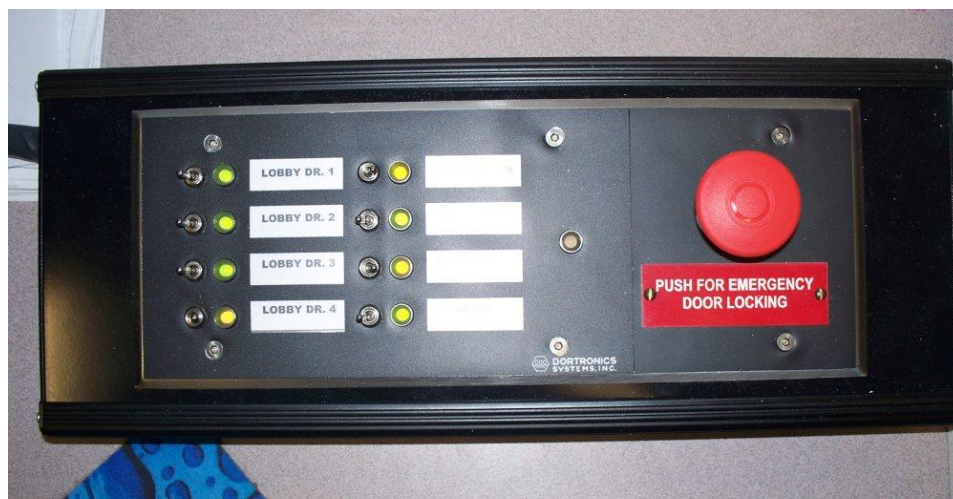

Alarms were activated on other exterior doors when propped open or for unauthorized egress. Staff had to manually check all doors at the end of the day to ensure they were locked. Any record keeping of alarms, off-hour entries and so on, if done, was manual.

While the safety and security of the students, staff, visitors and facilities was primary, parents liked to be able to enter the school whenever they wished and without any hindrance. Overall, they did not see the need for a new visitor management door control system to be installed either at the Harriet Beecher Stowe School or at the other three schools.

Solution

Based on the increasing number of incidents at schools across the country and the desire to increase measures that would ensure the safety of Brunswick's students and staff, Facilities Management was able to secure funding to replace the existing control console with the Dortronics 7600 control console. With the new console in place on the desk, staff could more easily see the clearly labeled names of each door and colored LEDs indicated the status of each. Opening any secured door causes the LED to flash red and the alert sounder to be activated. The design of the console is compact and easy to operate. Doors are quickly and conveniently locked and unlocked and alarm conditions verified. Per a special request by the school, the console also includes a panic button, custom designed by Dortronics. The mushroom-shaped button, when pressed, returns all doors controlled by the console to the locked position, regardless of the position of the individual door control switches.