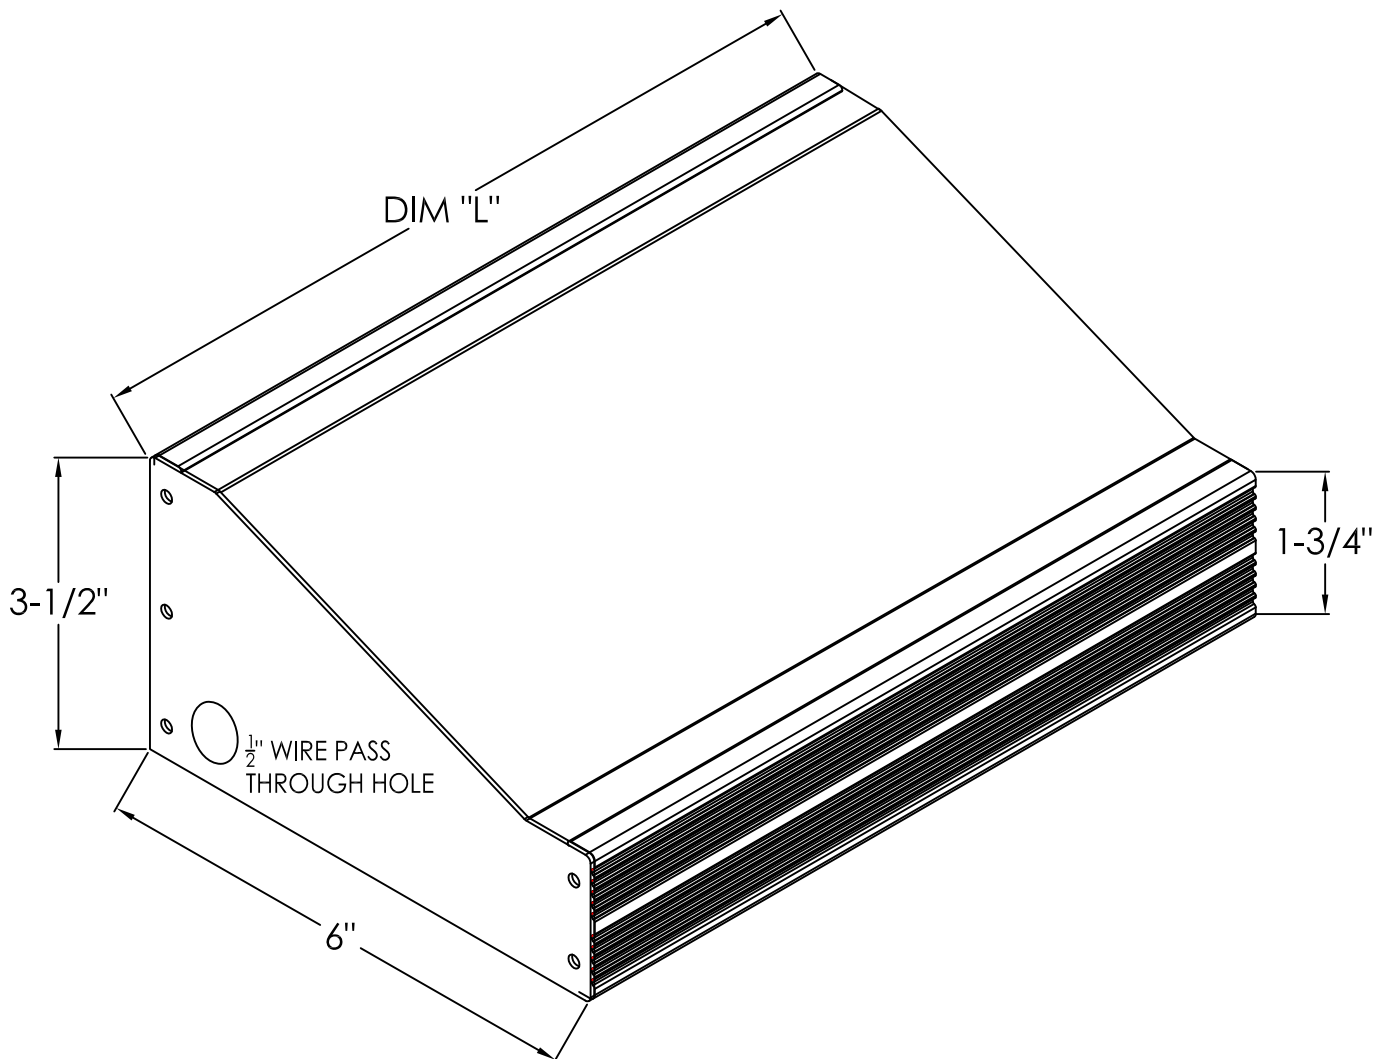

7000 SERIES SLOPED DESK TOP ENCLOSURES

SLOPED DESKTOP ENCLOSURES ARE CONSTRUCTED OF A 1/8" THICK ALUMINUM EXTRUDED HOUSING, WITH TOP PLATE WHICH THE ANNUNCIATOR PANEL IS MOUNTED TO. DURABLE SATIN BLACK POWDER COAT FINISH
RUBBER FEET SUPPLIES FOR STABILITY
SIZED PER ANNUNCIATOR

7604/8-ENCL DIM"L"= 9"

7612/16-ENCL DIM"L"= 15"

7620/24-ENCL DIM"L"= 19"

DORTRONICS SYSTEMS, INC.

1668 Sag Harbor Tpke., Sag Harbor, NY 11963 (800) 906-0137 sales@dortronics.com