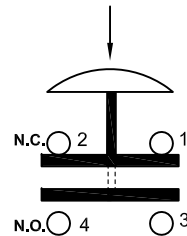

5216-MP23PP

LATCHING PUSH / PULL MUSHROOM BUTTON
2-3/8" DIAMETER

5216 PUSH BUTTON
DPST MP23
(CONTACTS SHOWN)

SPECS:

SWITCH RATING: 5211-MP23PP
10A @ 115VAC OR 24VDC
UL RECOGNIZED/CSA CERTIFIED

OPERATING TEMP: +5F - +158F

FACE PLATE: .032 THICK STAINLESS