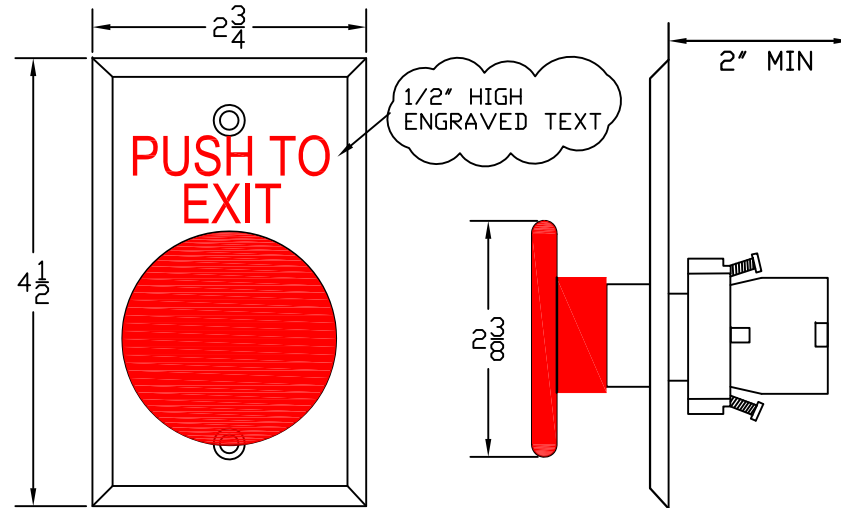

5216-MP23PP

LATCHING PUSH / PULL MUSHROOM BUTTON
2-3/8" DIAMETER

5216 PUSH BUTTON
DPST MP23
(CONTACTS SHOWN)

SPECS:

SWITCH RATING: 5211-MP23PP
10A @ 115VAC OR 24VDC
UL RECOGNIZED/CSA CERTIFIED

OPERATING TEMP: +5F - +158F

FACE PLATE: .032 THICK STAINLESS