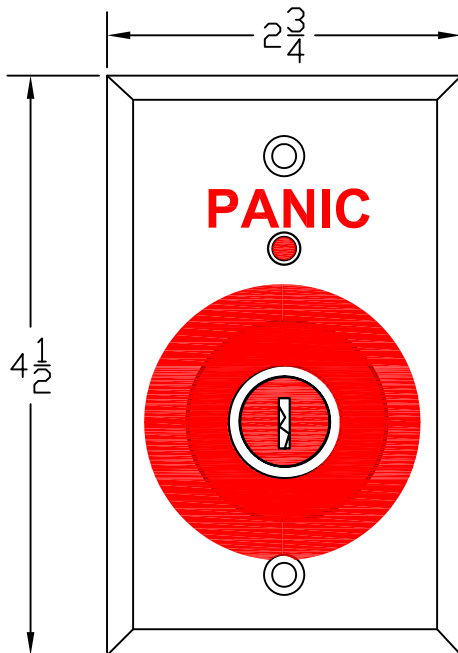

## 5216-MP23/KR

LATCHING MUSHROOM BUTTON

KEY RESET

OPTIONAL LED & ENGRAVING

ACTIVATE CONTACTS BY PUSHING ON BUTTON  
CONTACTS WILL LATCH AND CAN ONLY BE  
RE-SET BY INSERTING AND TURNING KEY.

### 5216 PUSH BUTTON

DPST MP23

(CONTACTS SHOWN)

#### SPECS:

SWITCH RATING: 5211-MP23 & KR SERIES  
10A @ 115VAC OR 24VDC  
UL RECOGNIZED/CSA CERTIFIED

OPERATING TEMP: +5F - +158F

L.E.D. RATING: .02A @24VDC

FACE PLATE: .032" THICK 302 STAINLESS