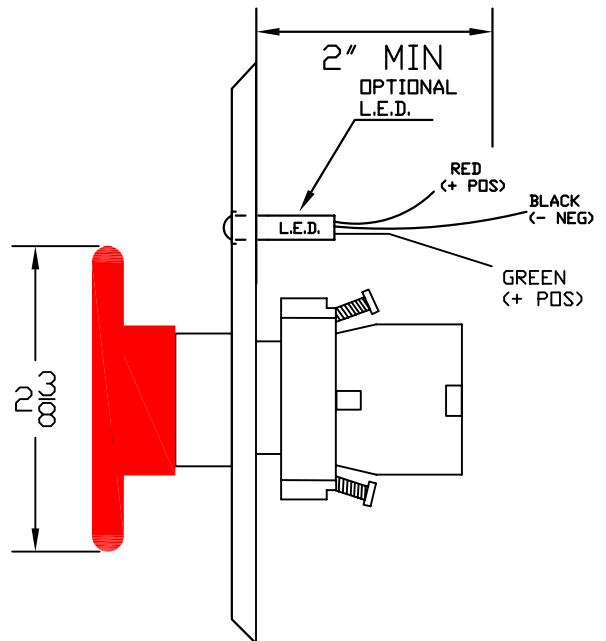

## 5216-MP23/KR

LATCHING MUSHROOM BUTTON

KEY RESET

OPTIONAL LED & ENGRAVING

ACTIVATE CONTACTS BY PUSHING ON BUTTON  
CONTACTS WILL LATCH AND CAN ONLY BE  
RE-SET BY INSERTING AND TURNING KEY.

### 5216 PUSH BUTTON

DPST MP23

(CONTACTS SHOWN)

#### SPECS:

SWITCH RATING: 5211-MP23 & KR SERIES  
10A @ 115VAC OR 24VDC  
UL RECOGNIZED/CSA CERTIFIED

OPERATING TEMP: +5F - +158F

L.E.D. RATING: .02A @24VDC

FACE PLATE: .032" THICK 302 STAINLESS