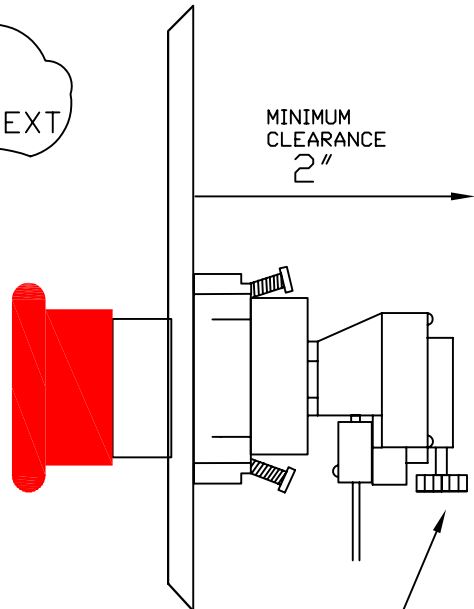

## 5211-MP23DA

2 - 60 SECOND ADJUSTABLE TIME DELAY  
OPTIONAL 1/4" HIGH ENGRAVED TEXT RED FILL  
1-9/16" DIAMETER PALM BUTTON

OPTIONAL  
1/4" HIGH  
ENGRAVED TEXT

PNEUMATIC  
TIME DELAY  
PUSH BUTTON

PNEUMATIC SWITCH  
2-60 SECOND  
ADJUSTMENT KNOB

### PNEUMATIC

P23DA  
(CONTACTS SHOWN)

### SPECS:

SWITCH RATING: 5211-MP23DA  
10A @ 115VAC OR 24VDC  
UL RECOGNIZED/CSA CERTIFIED

OPERATING TEMP: +5F - +158F

FACE PLATE: .032 THICK STAINLESS