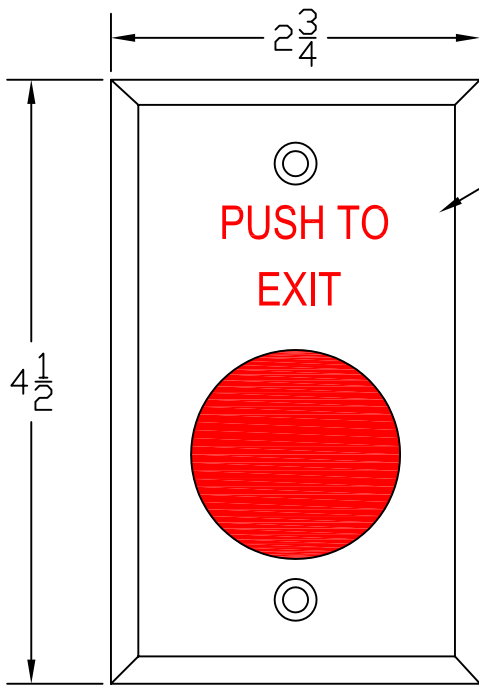

## 5211-MP23DA

2 - 60 SECOND ADJUSTABLE TIME DELAY  
OPTIONAL 1/4" HIGH ENGRAVED TEXT RED FILL  
1-9/16" DIAMETER PALM BUTTON

OPTIONAL  
1/4" HIGH  
ENGRAVED TEXT

PNEUMATIC  
TIME DELAY  
PUSH BUTTON

PNEUMATIC SWITCH  
2-60 SECOND  
ADJUSTMENT KNOB

### SPECS:

SWITCH RATING: 5211-MP23DA  
10A @ 115VAC OR 24VDC  
UL RECOGNIZED/CSA CERTIFIED

OPERATING TEMP: +5F - +158F

FACE PLATE: .032 THICK STAINLESS