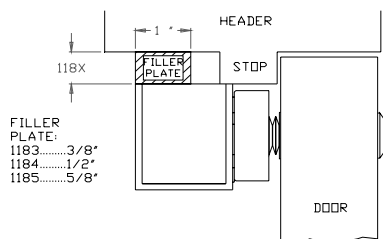

1180 SERIES FILLER PLATE FOR FRAME WITH NARROW STOP

1180-W SERIES WIDE FILLER PLATE FOR FRAME WITH LIP STOP

MAGNETIC LOCKS

1190 SERIES

PART # DESCRIPTION

ANGLE BRACKETS

1" x 1" ANGLE BRACKET

1191-00	1"X1" 1000 SERIES ANGLE 8-1/4" LONG
1191-06	1"X1" 1106 SERIES ANGLE 8-1/4" LONG
1191-10	1"X1" 1110/1115 SERIES ANGLE 12-1/2"LONG
1191-20	1"X1" 1120 SERIES ANGLE 23" LONG
1191-50	1"X1" 1150/1155 SERIES ANGLE 12"LONG
1191-52	1"X1" 1152 SERIES ANGLE 24" LONG