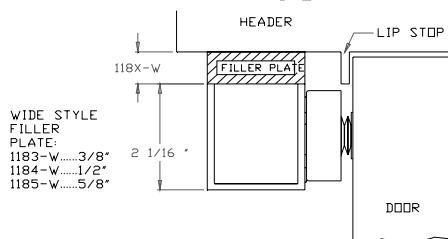

1180 SERIES FILLER PLATE FOR FRAME WITH NARROW STOP

1180-W SERIES WIDE FILLER PLATE FOR FRAME WITH LIP STOP

MAGNETIC LOCKS

1190 SERIES

PART # DESCRIPTION

ANGLE BRACKETS

1" x 1" ANGLE BRACKET

1191-00	1"X1" 1000 SERIES ANGLE 8-1/4" LONG
1191-06	1"X1" 1106 SERIES ANGLE 8-1/4" LONG
1191-10	1"X1" 1110/1115 SERIES ANGLE 12-1/2"LONG
1191-20	1"X1" 1120 SERIES ANGLE 23" LONG
1191-50	1"X1" 1150/1155 SERIES ANGLE 12"LONG
1191-52	1"X1" 1152 SERIES ANGLE 24" LONG