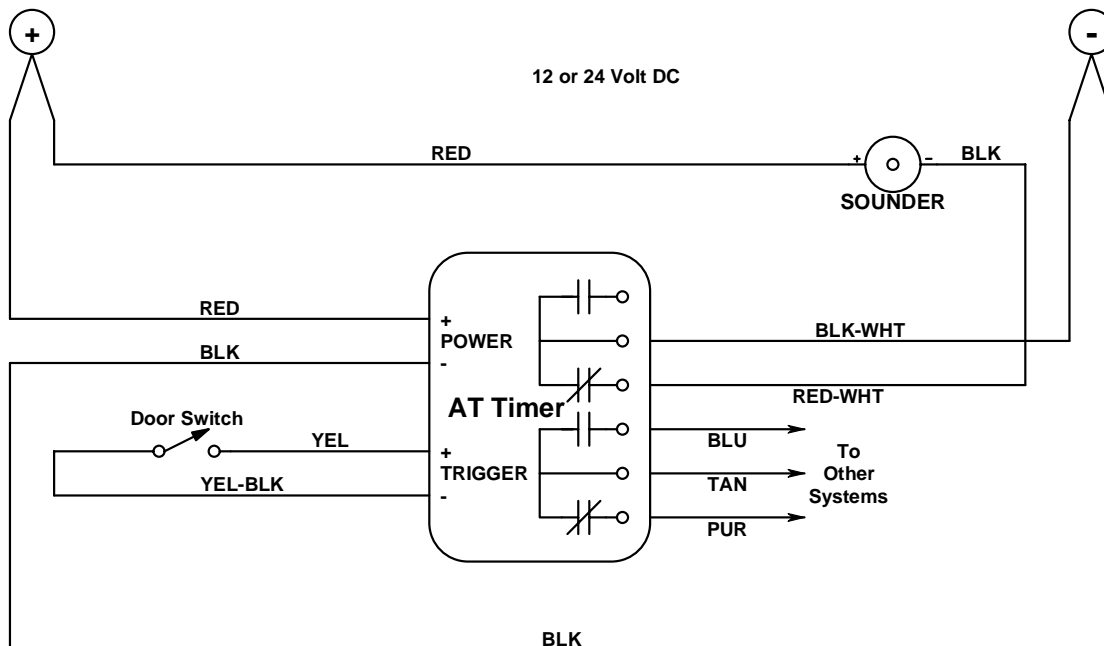

APPLICATION DESIGNS

LOCAL DOOR PROP ALARM –

Components:

1. #7251-CSxAT – 12/24 VDC Sounder on Single Gang Stainless Steel Plate with AT-Timer (adjustable 2 to 60 seconds)
2. Requires dedicated door position switch (contact closed when door is closed).

Operation:

1. With power on and door closed, sounder is off
2. Opening door starts timer. Sounder remains off.
3. Closing door before time delay expires keeps sounder off.
4. If door remains open at end of delay period, sounder is energized.
5. Closing door after sounder is energized will silence sounder.

Wiring Diagram:

DOOR PROP ALARM

DORTRONICS SYSTEMS, INC.

1668 SAG HARBOR TPK. SAG HARBOR NY 11963 Tel 631-725-0505 • 800-906-0137 Fx 631-725-8148