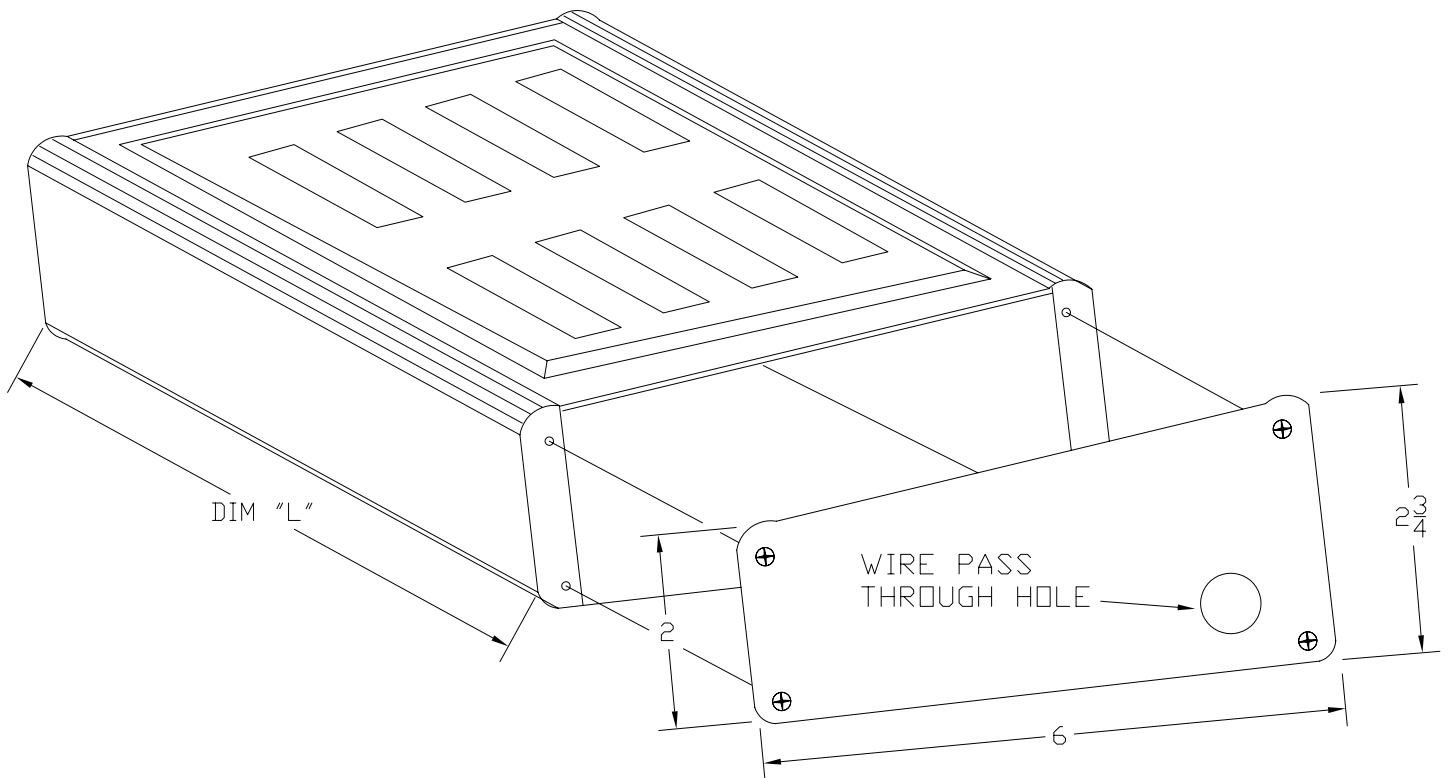

7600 SERIES SLOPED DESK TOP ENCLOSURES

SLOPED DESKTOP ENCLOSURES ARE CONSTRUCTED OF A 1/8" THICK ALUMINUM EXTRUDED HOUSING, WITH AN 1/8" THICK TOP PLATE WHICH THE ANNUNCIATOR IS MOUNTED TO.
DURABLE SATIN BLACK POWDER COAT FINISH
RUBBER FEET SUPPLIES FOR STABILITY
SIZED PER ANNUNCIATOR BELOW

ANNUNCIATOR MODEL #	ENCLOSURE MODEL #	DIMENSION "L"
7604-H	7604/8-ENCL	9"
7608-H	7604/8-ENCL	9"
7612-H	7612/16-ENCL	15"
7616-H	7612/16-ENCL	15"
7620-H	7620/24-ENCL	19"
7604-H	7620/24-ENCL	19"

**DORTRONICS
SYSTEMS, INC.**