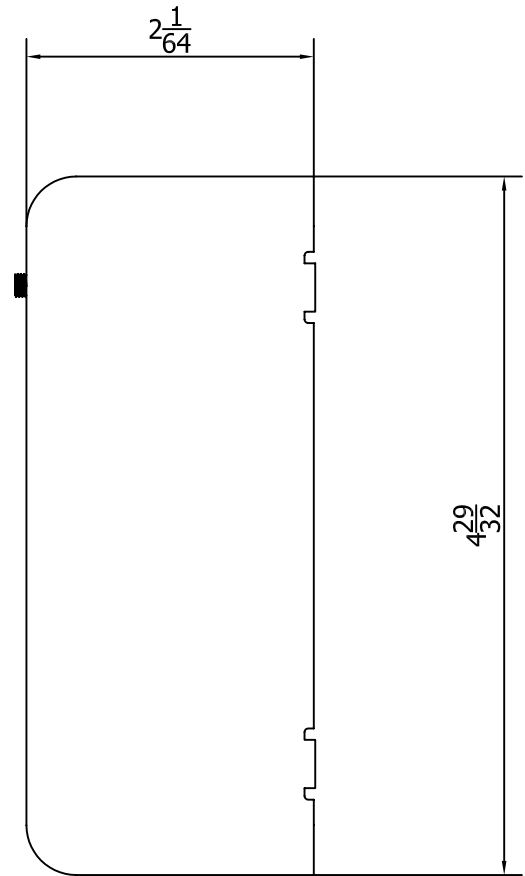

# 6510/BX COLOR CODED BACK BOXES

6510/BX-BK

6510/BX-YL

6510/BX-BL

# 6510/BX BACK BOXES FOR 6510 PULL STATIONS

BACK BOX PART  
 NUMBERS  
 6510/BX-BK BLACK  
 6510/BX-BL BLACK  
 6510/BX-YL YELLOW

**DORTRONICS  
SYSTEMS, INC.**

TITLE

**6510/BX BACK BOXES**

DATE 6/20/07

FILE

DRAWN JTF

SHEET OF 1