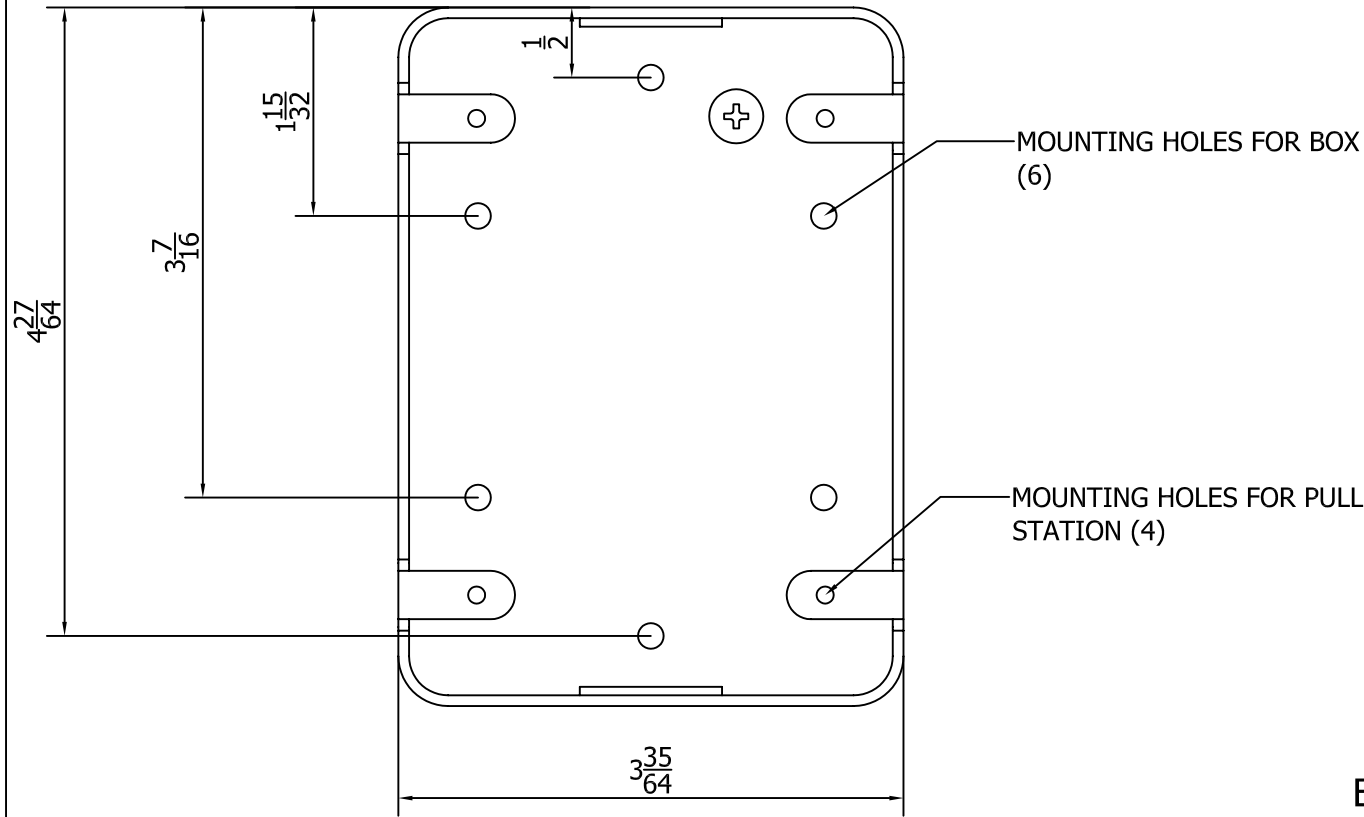

# 6510/BX COLOR CODED BACK BOXES

6510/BX-BK

6510/BX-YL

6510/BX-BL

# 6510/BX BACK BOXES FOR 6510 PULL STATIONS

BACK BOX PART  
 NUMBERS  
 6510/BX-BK BLACK  
 6510/BX-BL BLACK  
 6510/BX-YL YELLOW

**DORTRONICS  
SYSTEMS, INC.**

TITLE

**6510/BX BACK BOXES**

DATE 6/20/07

FILE

DRAWN JTF

SHEET OF 1